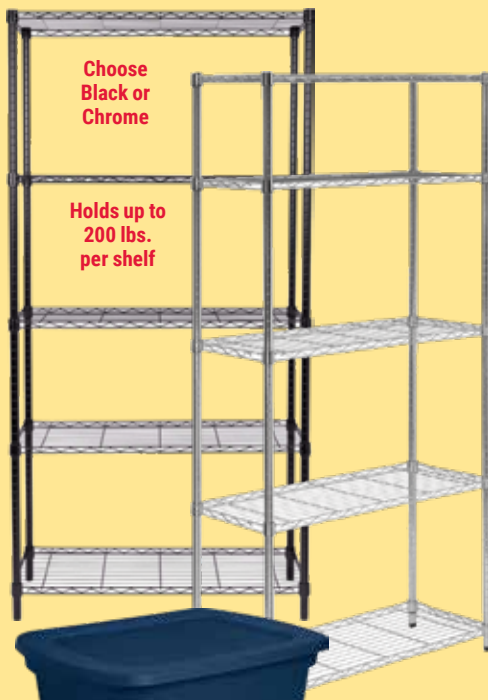

8⁹⁹

Combat® Roach Killing Station 12/Pk.
81050495 Reg. \$11.99

DISCOUNT BUILDERS SUPPLY & HARDWARE

Choose Black or Chrome

Holds up to 200 lbs. per shelf

Your Choice
69⁹⁹
5-Tier Steel Shelving Unit
72" x 36" x 14".
Chrome or black finish.
31350580, 31350585
Reg. \$89.99