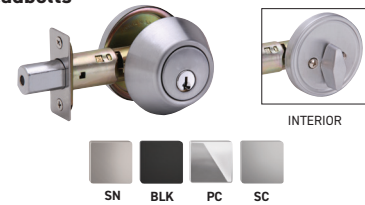

INTERIOR

EXTERIOR WITH SQUARE OR ROUND ROSE

GRADE 2 ANSI GRADE 2

3-HOUR FIRE RATED

6-PIN SC4 KEYWAY

Mortise Locks

AVAILABLE WITH PREMIER LINE LEVERS: BERGEN, SLIP STREAM (SHOWN), VEGA AND BRITANNIA

WITH ESCUTCHEON TRIM

WITH SECTIONAL TRIM

3-HOUR FIRE RATED

GRADE 1 ANSI GRADE 1

6-PIN SC4 KEYWAY

London Handleset

VEGA INTERIOR TRIM & DEADBOLT

Strait Handleset

EQUINOX TRIM & DEADBOLT

Single Cylinder Deadbolts

GRADE 2 ANSI GRADE 2

EXTERIOR

INTERIOR

EXTERIOR

INTERIOR

Single Sided Deadbolts

GRADE 2 ANSI GRADE 2

INTERIOR

INTERIOR

Traditional Single Cylinder Deadbolts

GRADE 3 ANSI GRADE 3

INTERIOR

LIFETIME MECHANICAL & FINISH WARRANTY

6-PIN SC4 KEYWAY

GRADE 2 DEADBOLTS - 20 MINUTE FIRE RATED
GRADE 3 DEADBOLTS - 20 MINUTE OPTIONAL FIRE RATING