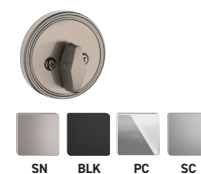

Single Cylinder Deadbolts

GRADE 2 ANSI GRADE 2

EXTERIOR

INTERIOR

EXTERIOR

INTERIOR

Single Sided Deadbolts

GRADE 2 ANSI GRADE 2

INTERIOR

INTERIOR

Traditional Single Cylinder Deadbolts

GRADE 3 ANSI GRADE 3

INTERIOR

LIFETIME MECHANICAL & FINISH WARRANTY

6-PIN SC4 KEYWAY

GRADE 2 DEADBOLTS - 20 MINUTE FIRE RATED
GRADE 3 DEADBOLTS - 20 MINUTE OPTIONAL FIRE RATING

BUILDERS SERIES

Silver Moon

LIFETIME MECHANICAL & 5 YEAR FINISH WARRANTY

Perspective

LEVERS MEET ADA STANDARDS

GRADE 3 ANSI GRADE 3

Single Cylinder Deadbolts

DEADBOLTS - 6-PIN SC4 KEYWAY
LEVERS - 5-PIN SC1 KEYWAY

Single Sided Deadbolt

20 MINUTE OPTIONAL FIRE RATING AVAILABLE ON DEADBOLTS AND PASSAGE FUNCTION LEVERS

Scan here to see full Taymor lockset offering

@TAYMORDESIGN
taymor.com

© TAYMOR® INDUSTRIES LTD.
MARCH 2023