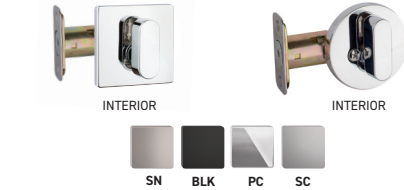

INTERIOR

EXTERIOR WITH SQUARE OR ROUND ROSE

GRADE 2 ANSI GRADE 2

3-HOUR FIRE RATED

6-PIN SC4 KEYWAY

Mortise Locks

AVAILABLE WITH PREMIER LINE LEVERS: BERGEN, SLIP STREAM (SHOWN), VEGA AND BRITANNIA

WITH ESCUTCHEON TRIM

WITH SECTIONAL TRIM

3-HOUR FIRE RATED

GRADE 1 ANSI GRADE 1

6-PIN SC4 KEYWAY

London Handleset

VEGA INTERIOR TRIM & DEADBOLT

Strait Handleset

EQUINOX TRIM & DEADBOLT

Single Cylinder Deadbolts

GRADE 2 ANSI GRADE 2

EXTERIOR

INTERIOR

EXTERIOR

INTERIOR

Single Sided Deadbolts

GRADE 2 ANSI GRADE 2

INTERIOR

INTERIOR

Traditional Single Cylinder Deadbolts

GRADE 3 ANSI GRADE 3

INTERIOR

LIFETIME MECHANICAL & FINISH WARRANTY

6-PIN SC4 KEYWAY

GRADE 2 DEADBOLTS - 20 MINUTE FIRE RATED
GRADE 3 DEADBOLTS - 20 MINUTE OPTIONAL FIRE RATING