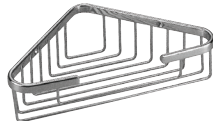

Medium Corner Basket

- > 9"L x 5-3/8"W x 2-1/2"D