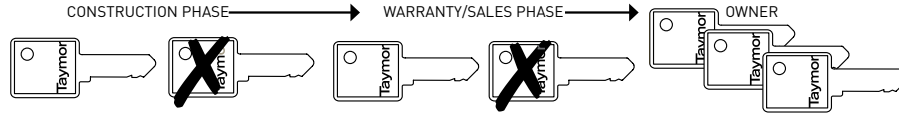

Pro/Key Program for Home Building

We work directly with builders and their construction teams to provide secure, reliable, easy-to-manage keying options for their projects.

Our dependable **DOUBLE KNOCKOUT CONSTRUCTION KEYING (CKRK)** system helps builders and their teams tightly manage access to a home during the construction process by adding a customer care key between the construction key and the owner key. This enables temporary access for the deficiency/sales team to complete 'punch-out' and homeowner orientation activities leading to final handover. Once the owner's key is inserted, access to the home via the customer care key is permanently disabled.

Finish Guide ✓AVAILABLE	15 SATIN NICKEL	19 MATTE BLACK	26 POLISHED CHROME	26D SATIN CHROME
LOCKSETS				
1948 LEVER	✓	✓	✓	-
ARC DECO LEVER	✓	✓	✓	-
BARCELONA KNOB	-	✓	-	-
BERGEN LEVER**	✓	✓	✓	✓
BRITANNIA LEVER	✓	-	-	-
CATANA LEVER*	✓	-	✓	-
EQUINOX LEVER	✓	-	✓	-
FULL BLOOM	✓	✓	✓	-
SLIP STREAM LEVER	✓	✓	✓	-
VEGA LEVER**	✓	✓	✓	✓
All locksets can be ordered with either round or square rose, except for Barcelona, Bergen, Britannia, and Catana, which are available with round rose only. Separate square rose kits may be purchased. Refer to taymor.com for more information.		*Catana lever conforms to the California state reference code **Bergen Lever and Vega Lever available in keyed lever option		
HANDLESETS				
LONDON	✓	✓	✓	-
STRAIT	✓	✓	✓	-
MORTISE LOCKS refer to taymor.com for all finish options	✓	✓	✓	✓
INTERCONNECT LOCKS refer to taymor.com for all finish options Catana lever conforms to the California state reference code	✓	✓	✓	✓
DEADBOLTS				
THE PREMIER LINE DEADBOLTS	✓	✓	✓	✓
SINGLE SIDED DEADBOLTS	✓	✓	✓	-
DIGITAL DEADBOLTS				
CENTINEL 3 BLUETOOTH DIGITAL DEADBOLT	✓	✓	✓	-
DESIGNER HOUSE NUMBERS	✓	✓	-	-
BATH COLLECTIONS				
1948 SQUARE	-	✓	✓	-
ALLUSION	-	✓	✓	-
ARC DECO	-	✓	✓	-
ASTRAL	✓	✓	✓	-
BITTER SUITE	-	-	✓	-
DUAL HARMONY	-	✓	✓	-
ELECTRA	✓	-	✓	-
SLIP STREAM	-	✓	✓	-
SPELLBOUND	-	-	✓	-
DOOR CLOSERS & PEEPHOLES refer to taymor.com for all finish options				

Visit taymor.com for additional product and warranty information

Taymor®

@TAYMORDESIGN

Since 1948
© TAYMOR® INDUSTRIES LTD.
99-BROCHMFRUSA
11/22 PRINTED IN CANADA