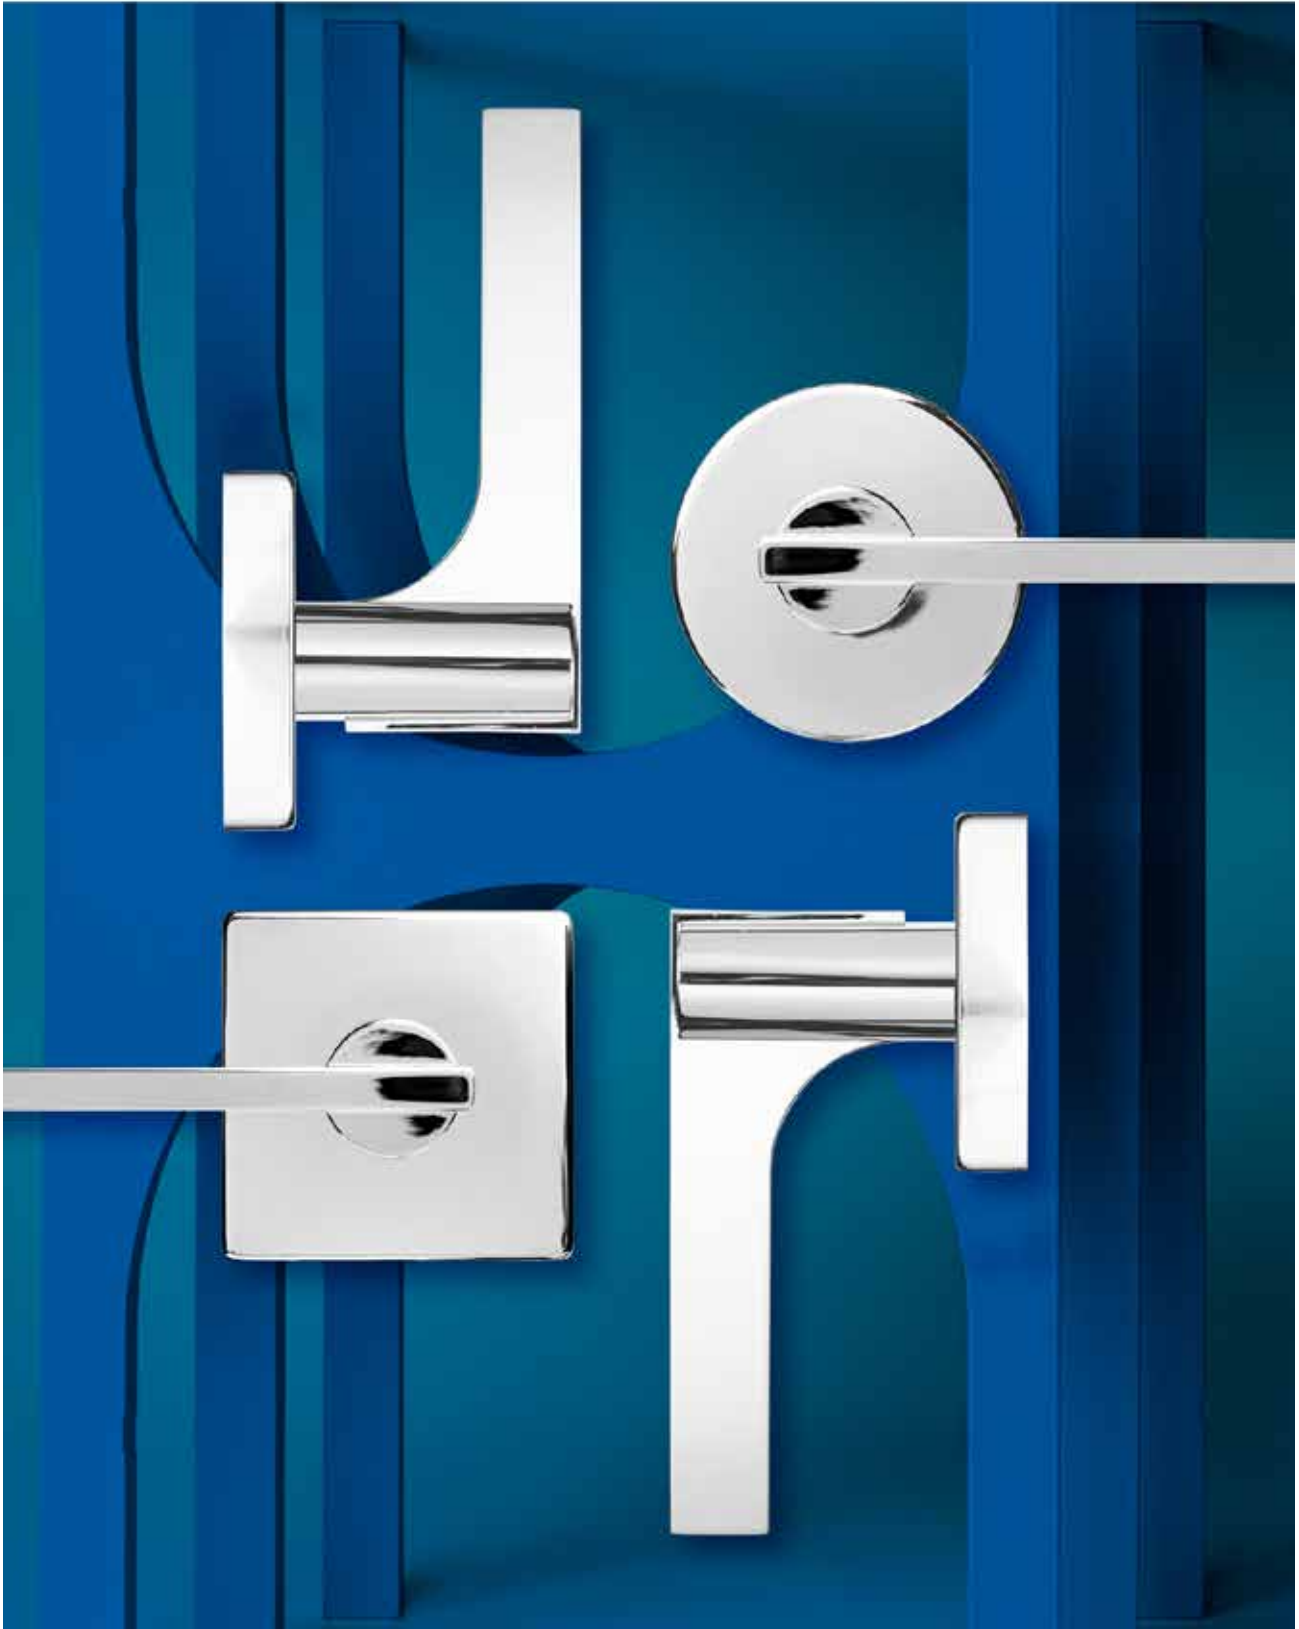

Taymor®

2023
BATH & LOCK HARDWARE DESIGN SOLUTIONS

Door Hardware

THE PREMIER LINE

FULL BLOOM LEVER

VEGA LEVER

EQUINOX LEVER

BERGEN LEVER

Fully reversible levers

Universal 6-in-1 latches offer a guaranteed fit

Push button auto-release on privacy function

Concealed mounting screws behind collarless rose

Premium all metal construction

Fits standard doors 1-3/8" to 1-3/4"
Extension kits available for doors up to 2-1/4"