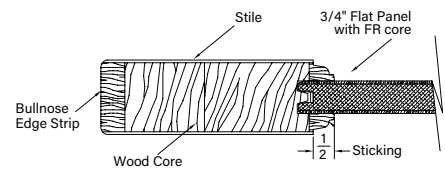

Flat Panel Fire Doors