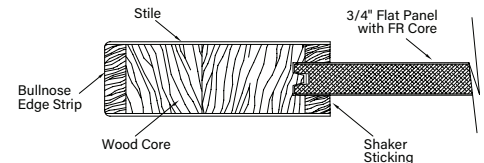

- Fire door designs complement Simpson interior door designs for architectural consistency throughout your home
- Nearly unlimited design flexibility
- Choose from six profiles – ovolo, shaker, square step, bevel, ogee or quarter round
- Two panel types available – 3/4" flat or 1-7/16" double hip-raised
- Order in any size up to 3'6" wide and 8'0" tall
- Choose from virtually any wood species
- Excellent finishing characteristics
- Select decorative options to meet your design needs:
 - » Arched rail components
 - » V-groove raised panels

Fire-Rated Profiles

Raised Panel Fire Doors

Flat Panel Fire Doors

Shaker Flat Panel Fire Doors

9266 RP
Shown in Poplar

9360 SHAKER FP
Shown in Cherry

9255 FP
Shown in Douglas Fir

49220
Shown in Walnut