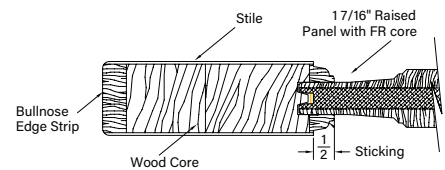

Fire-Rated Profiles

Raised Panel Fire Doors