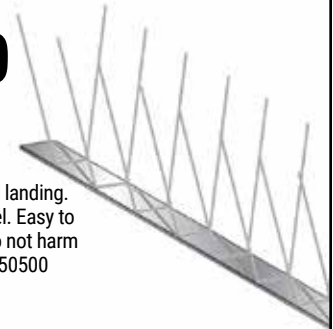

2 Pack

32<sup>99</sup>

Bird Barrier 10' Spike Strip  
Prevents birds from landing. 100% stainless steel. Easy to install. Blunt tips do not harm bird. 2.5" wide. 81450500  
Reg. \$39.99

PEST CONTROL